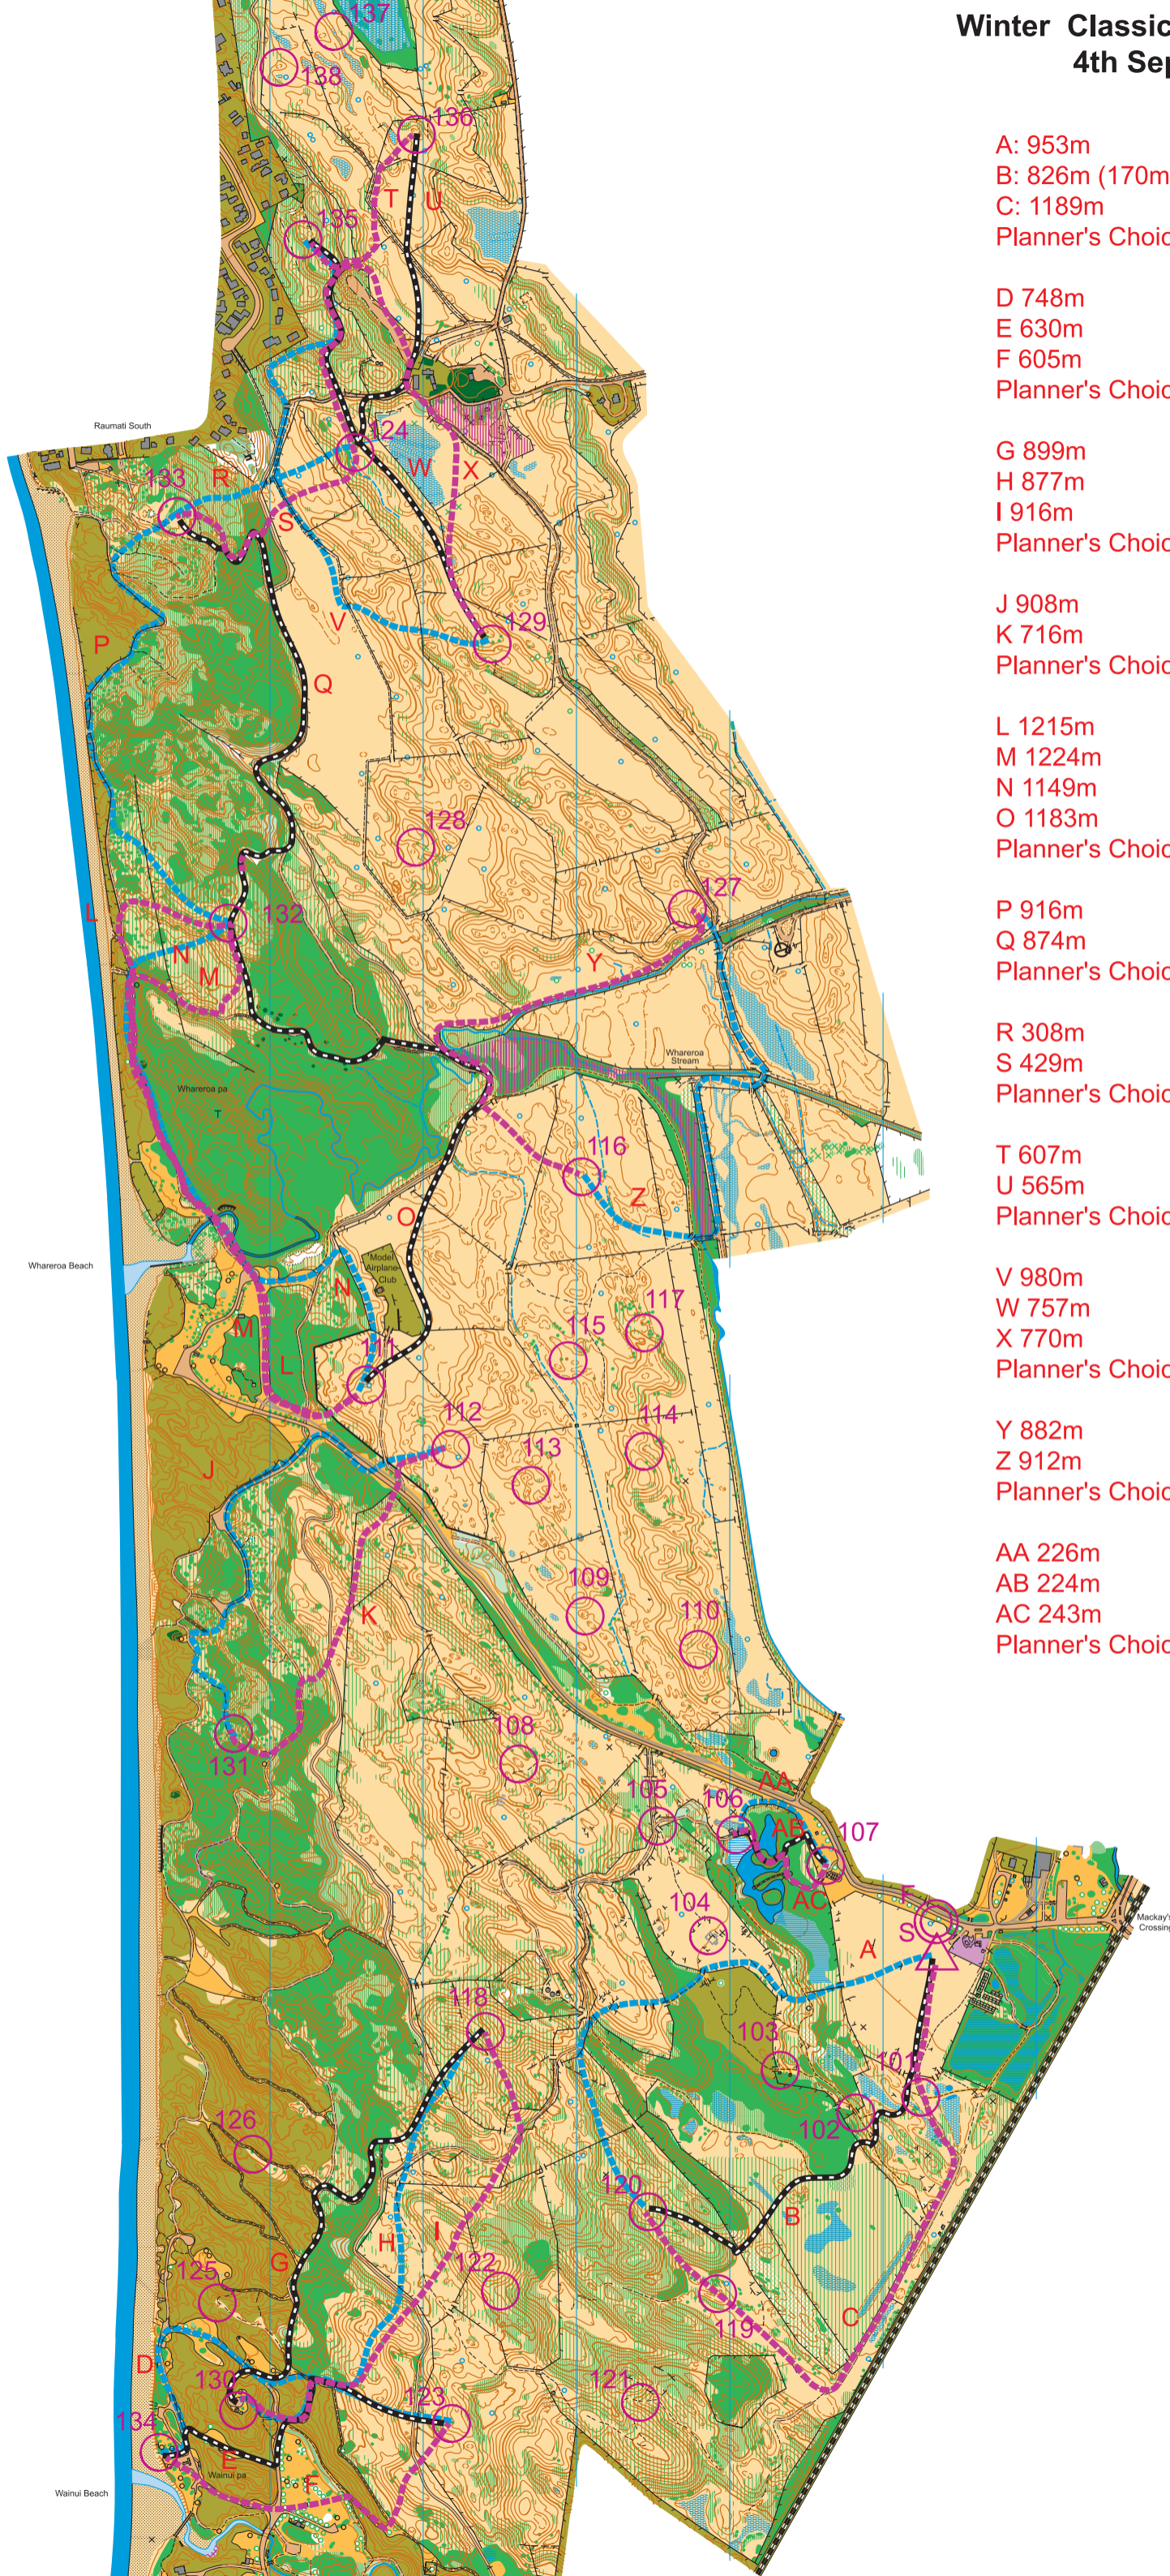

Winter Classic Route Choices 4th Sept, 2016

A: 953m
B: 826m (170m walk/slow)
C: 1189m
Planner's Choice A or B

D 748m
E 630m
F 605m
Planner's Choice F

G 899m
H 877m
I 916m
Planner's Choice G

J 908m
K 716m
Planner's Choice K

L 1215m
M 1224m
N 1149m
O 1183m
Planner's Choice O

P 916m
Q 874m
Planner's Choice Q

R 308m
S 429m
Planner's Choice R

T 607m
U 565m
Planner's Choice U

V 980m
W 757m
X 770m
Planner's Choice W

Y 882m
Z 912m
Planner's Choice Y

AA 226m
AB 224m
AC 243m
Planner's Choice AB